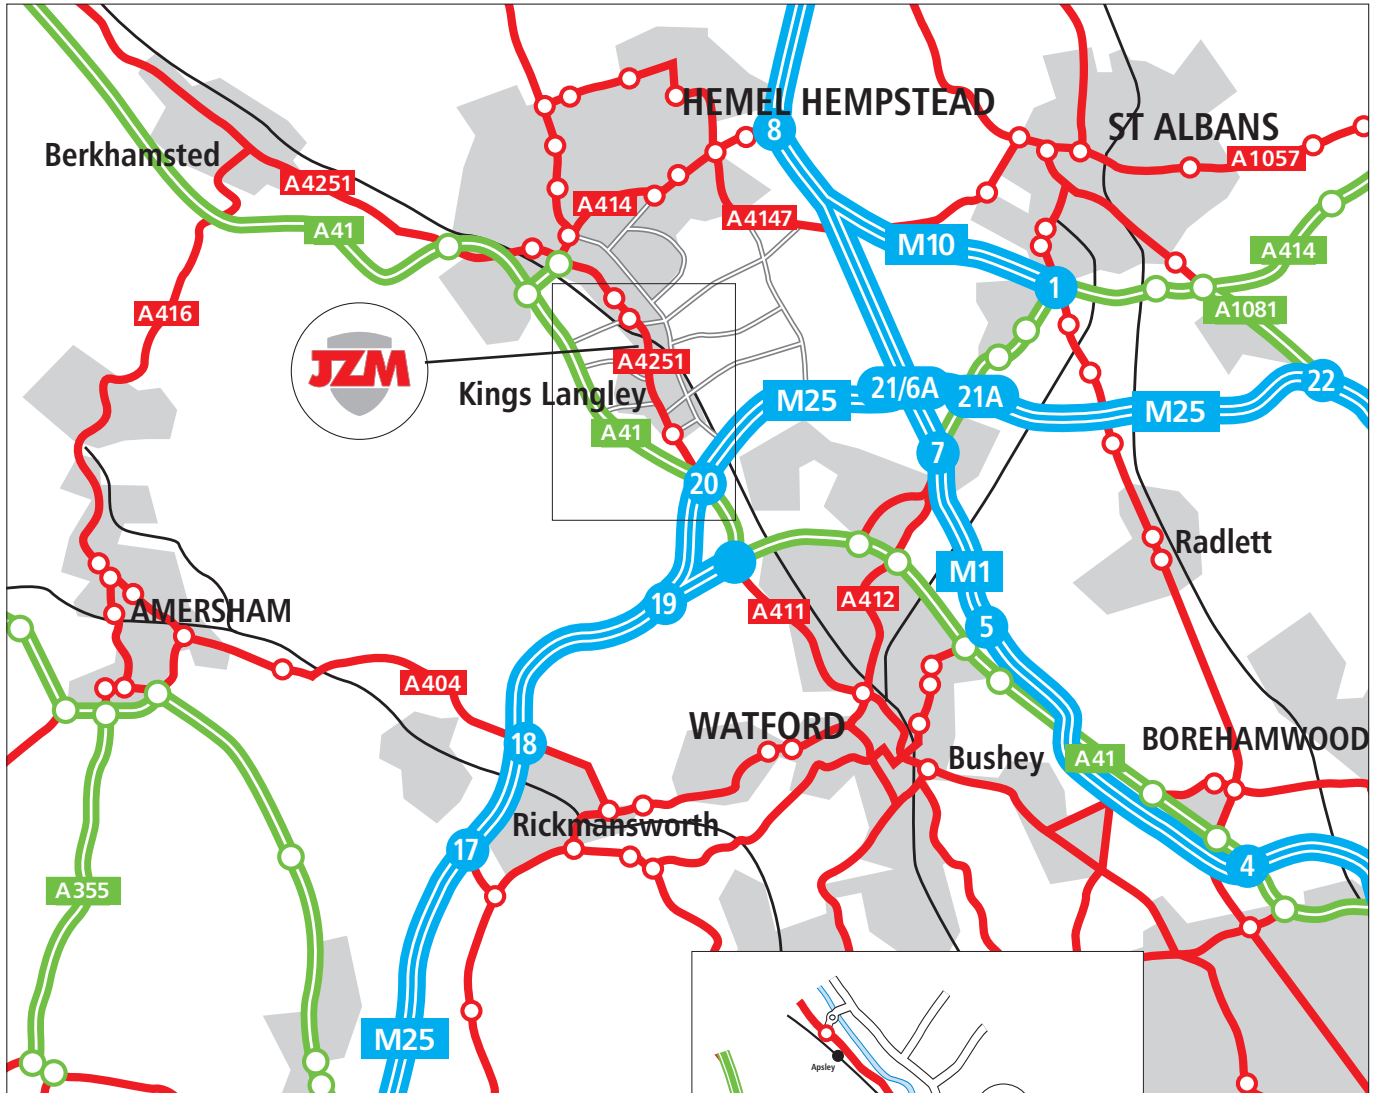

JZMachtech
Unit 1
Langley Wharf
Railway Terrace
Kings Langley
WD4 8JE

T 01923 269 788

F 01923 260 660

E enquiries@jzmachtech.com

W www.jzmachtech.com

JZMachtech
Unit 4
Langley Wharf
Railway Terrace
Kings Langley
WD4 8JE